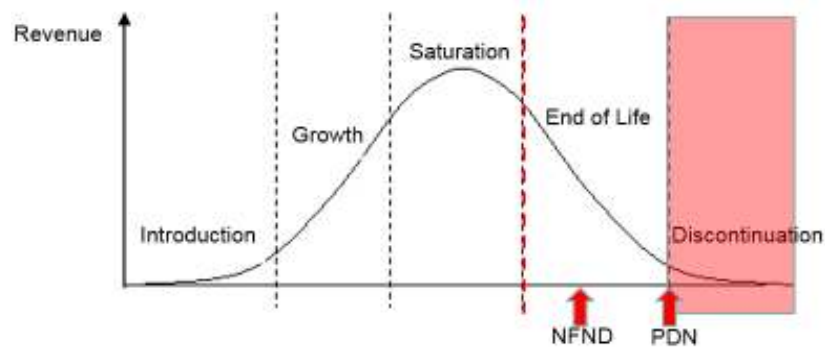

## Product Discontinuation (acc. JEDEC J-STD-048) OS-PD-2017-042

7/17/2017

---

<b>Last order:</b>	1/16/2018
<b>Last delivery:</b>	7/16/2018
<b>Reason:</b>	Brightness Improvement

---

Please direct your feedback to your local Sales office.