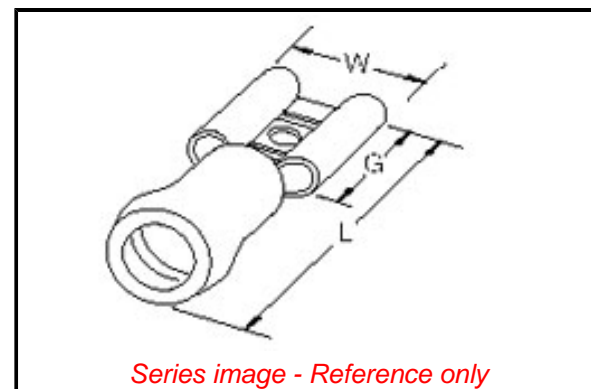

PLEASE CHECK WWW.MOLEX.COM FOR LATEST PART INFORMATION

Part Number: **0190190034**
Status: **Active**
Overview: Standard Quick-Disconnect Terminals
Description: Avikrimp Quick Disconnect, Female, for 14-16 (2.00-1.30mm²) Wire, Box, Tab 5.21 x 0.51mm

Documents:

[Drawing (PDF)](#) [Product Specification PS-19902-014-001 (PDF)](#)
[Product Specification PS-19902-011-001 (PDF)](#) [RoHS Certificate of Compliance (PDF)](#)
[Product Specification PS-19902-013-001 (PDF)](#)

General

Product Family Quick Disconnects
Series 19019
Crimp Quality Equipment Yes
Insulated Partial
Overview Standard Quick-Disconnect Terminals
Product Name Avikrimp
Type Quick Disconnect
UPC 800753038288

Physical

Barrel Type Closed
Color - Resin Blue
Gender Female
Glow-Wire Capable No
Insulation Nylon (PA)
Lock to Mating Part None
Material - Metal Brass
Material - Plating Mating Tin
Material - Plating Termination Tin
Net Weight 0.807/g
Orientation Straight
Packaging Type Bag
Polarized to Mating Part No
Tab Thickness 0.51mm
Tab Width 5.21mm
Temperature Range - Operating -65° to +105°C
Wire Insulation Diameter 3.50mm max.
Wire Size AWG 14, 16
Wire Size mm² 1.30-2.00

Electrical

Voltage - Maximum 300V

Material Info

Engineering Number BB-8191

Reference - Drawing Numbers

Product Specification PS-19902-011-001, PS-19902-013-001,
PS-19902-014-001
Sales Drawing SD-19019-001

EU ELV

Not Relevant

EU RoHS

Compliant

REACH SVHC

Not Contained Per
-ED/88/2018 (15
January 2019)

Halogen-Free

Status

Low-Halogen

For more information, please visit [Contact US](#)

China ROHS

Not Relevant

ELV

Not Relevant

RoHS Phthalates

Not Contained

Search Parts in this Series

19019 Series

Application Tooling | FAQ

Tooling specifications and manuals are found by selecting the products below. Crimp Height Specifications are then contained in the Application Tooling Specification document.

Global

Description	Product #
PremiumGrade Hand Crimp Tool	<u>640010200</u>
Crimp Head for the AT-200 Pneumatic Hand Tool	<u>640050200</u>