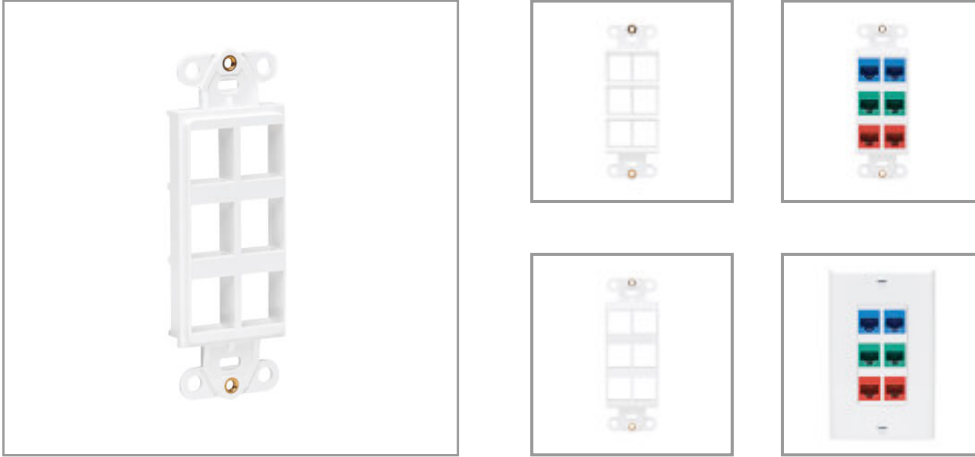

## Center Plate Insert, Decora Style - Vertical, 6 Ports

MODEL NUMBER: **N042D-006V-WH**

Clean, simple insert mounts within Decora-style wall plate for terminating in-wall audio/video, voice or Ethernet cable installations.

### Features

**Decora-Style Face Plate Connects Audio/Video, Voice and Data Cable Lines at the Wall** This vertical-style center insert provides a clean, simple method for your premise wiring applications, including home theater (audio/video), VoIP phones (voice) and Ethernet (data). Any type of keystone jack, including those used in HDMI, DisplayPort, RCA, USB and Cat5e/6/6a installations, snaps easily into the cutouts for quick cable connection.

**High-Impact Construction Designed to Blend In Seamlessly** The Decora-style polycarbonate insert plate is white and blends elegantly into any home or office décor for a sleek, professional installation. Mounting screws are included for flush mounting the insert with a Tripp Lite or other compatible Decora-style wall plate (sold separately).

## Specifications

OVERVIEW	
UPC Code	037332249739
Technology	Cat5/5e; Cat6; Cat6a; DisplayPort; HDBaseT; HDMI; USB 2.0 (High Speed)
Country/Region	Global
PHYSICAL	
Color	White
Material of Construction	ABS
Total Number of Ports	6