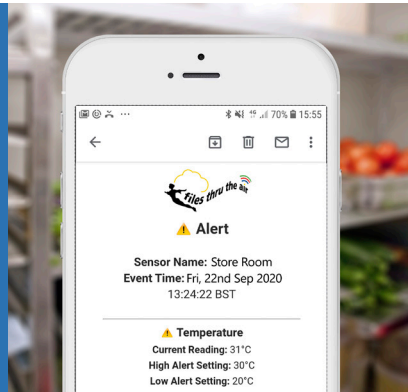

Wireless Alert T

Wireless Alert T is a battery-powered temperature sensor that sends a warning email if a user-set level is reached. Simply select your temperature limits and connect to your Wi-Fi network using the FilesThruTheAir mobile app.

- -18 to +54 °C measurement range using an internal sensor
- User-configurable high and low temperature limits
- Sends email alerts and scheduled status reports
- Flashing alert indicator
- Wi-Fi connected
- Simple to set up using the free mobile app
- Two years' battery life (typical)
- No ongoing subscription fees
- Includes sticky pad for wall mounting