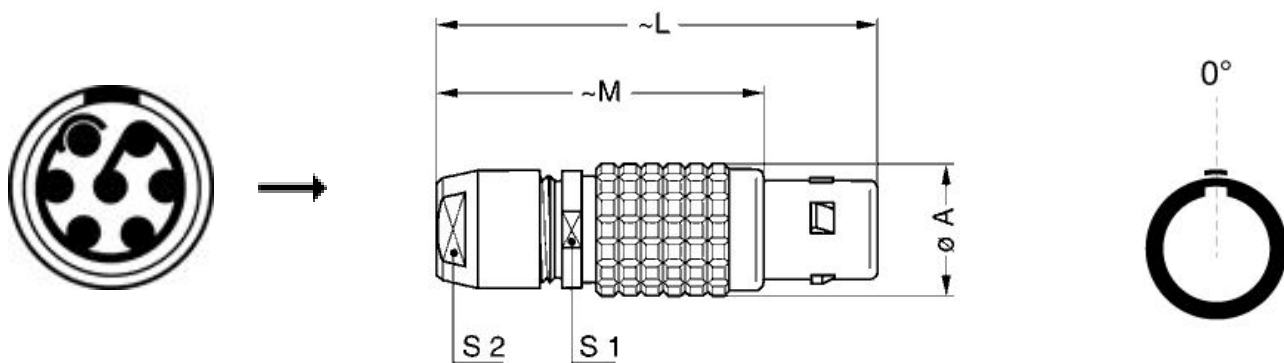

Others

Endurance (Shell): 5000
Temp (min / max): -55° C / +250° C
Humidity (max): <=95% [at 60 deg C / 140 F]
Vibration: 15 g [10 Hz - 2000 Hz]
Shock Resistance: 100 g [6 ms]
Climatical Category: 50/175/21
Shielding (min): 75 dB (10 MHz)
Shielding (min): 40 dB (1 GHz)
Salt Spray Corrosion: >1000 hr

DRAWINGS

Dimensions

	A	L	M	S1	S2
mm.	12	43	32	10	9
in.	0,47	1,69	1,26	0,39	0,35

RECOMMENDED BY LEMO

Tools

Spanner wrench: [DCD.1B.ZZZ.PA090](#)

Caps: [BFG.1B.100.PCSG](#)

LEMO products and services are provided "as is". LEMO makes no warranties or representations with regard to LEMO product & services or use of them, express, implied or statutory, including for accuracy, completeness, or security. The user is fully responsible for his products and applications using LEMO components.