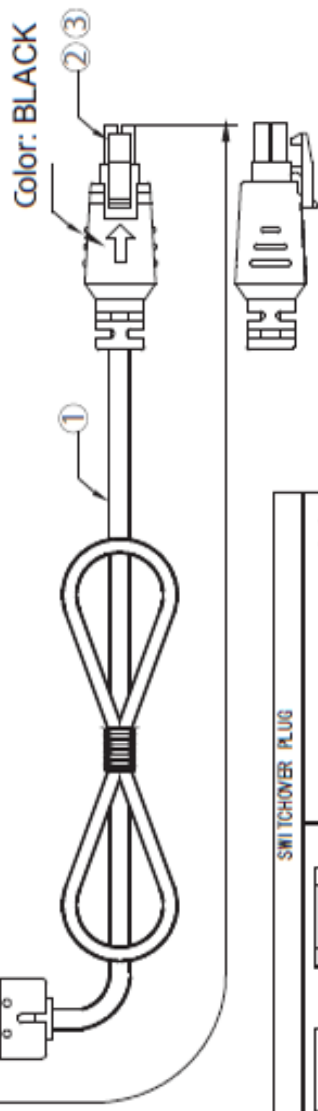

Mechanical Dimensions (mm)

PIN1: +12V 3 4
 PIN2: GND 1 2
 PIN3: +12V
 PIN4: NO CONNECT

3	43030-0001 (MOLEX)	TERMINAL	3
2	43025-0408 (MOLEX)	HOUSING	1
1		1830 mm MIN. AWG 18# UL1185 BLACK	1
ITEM	PART NUMBER	MATERIAL & SPECIFICATION	Q'TY