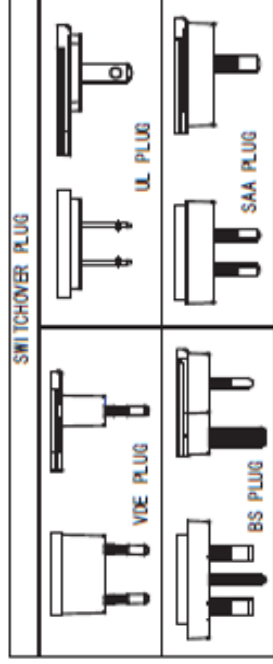

Mechanical Dimensions (mm)

PIN1: +12V 3 4
 PIN2: GND 1 2
 PIN3: +12V
 PIN4: NO CONNECT

3	43030-0001 (MOLEX)	TERMINAL	3
2	43025-0408 (MOLEX)	HOUSING	1
1		1830 mm MIN. AWG 18# UL1185 BLACK	1
ITEM	PART NUMBER	MATERIAL & SPECIFICATION	Q'TY