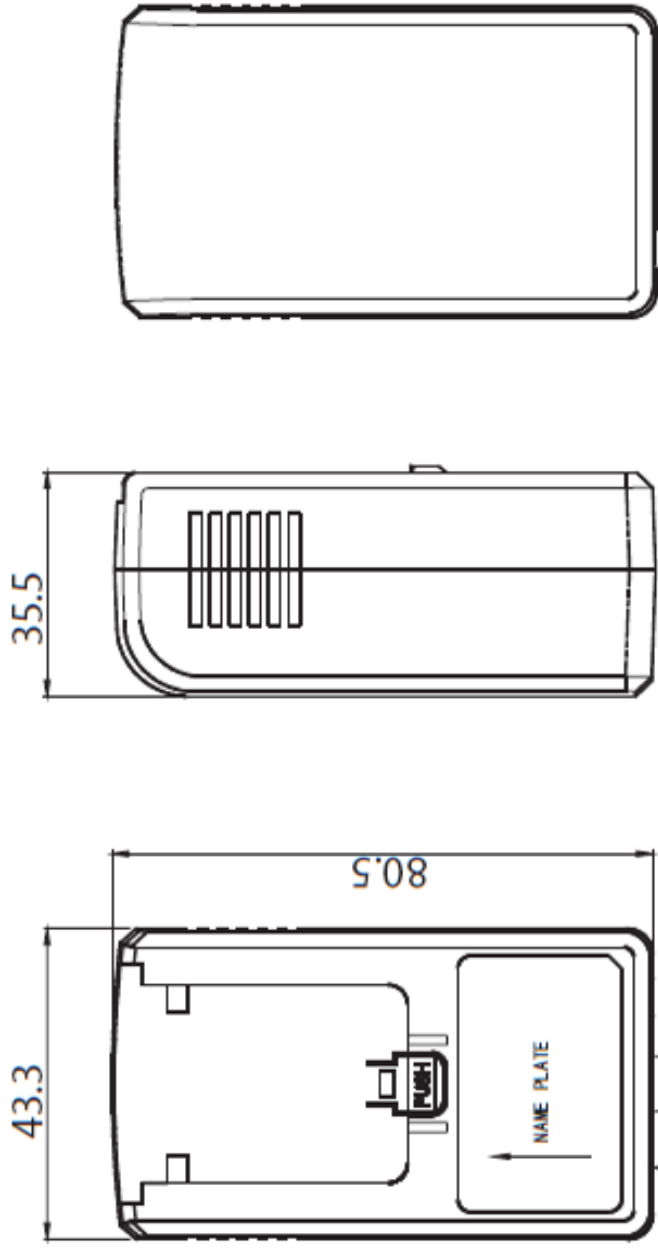

Mechanical Dimensions (mm)

PIN1: +12V 3 4
 PIN2: GND 1 2
 PIN3: +12V
 PIN4: NO CONNECT

3	43030-0001 (MOLEX)	TERMINAL	3
2	43025-0408 (MOLEX)	HOUSING	1
1		1830 mm MIN. AWG 18# UL1185 BLACK	1
ITEM	PART NUMBER	MATERIAL & SPECIFICATION	Q'TY