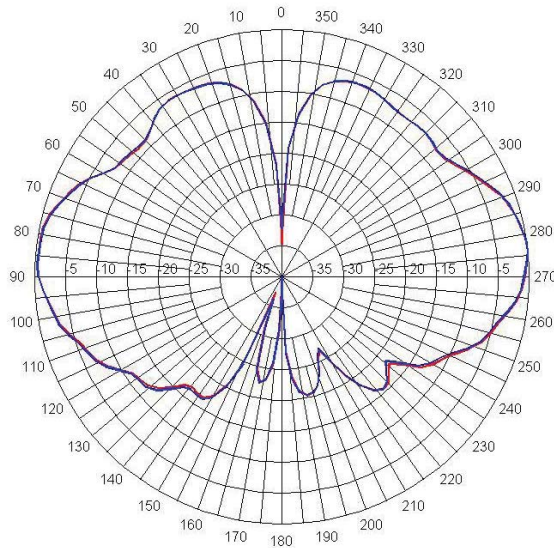

Radiation Patterns

**BMUF7603 Elevation Cut
(at 815 MHz)**

**BMUF7603 Azimuth Cut
(at 815 MHz)**

BMUF8043 Elevation Cut

BMUF8043 Azimuth Cut