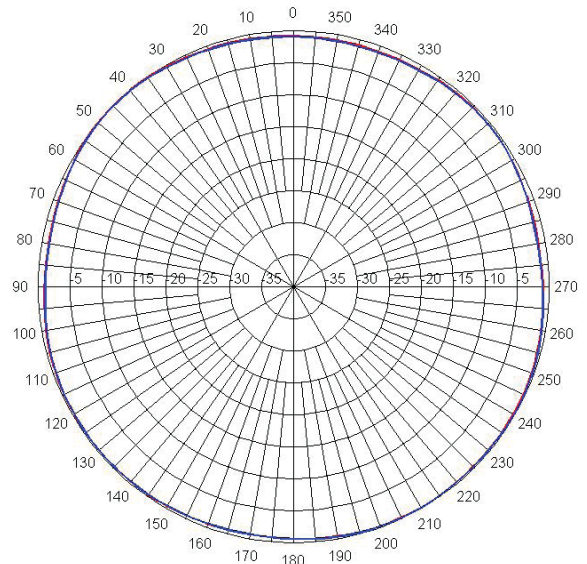

Radiation Patterns

**BMUF7603 Elevation Cut
(at 815 MHz)**

**BMUF7603 Azimuth Cut
(at 815 MHz)**

BMUF8043 Elevation Cut

BMUF8043 Azimuth Cut