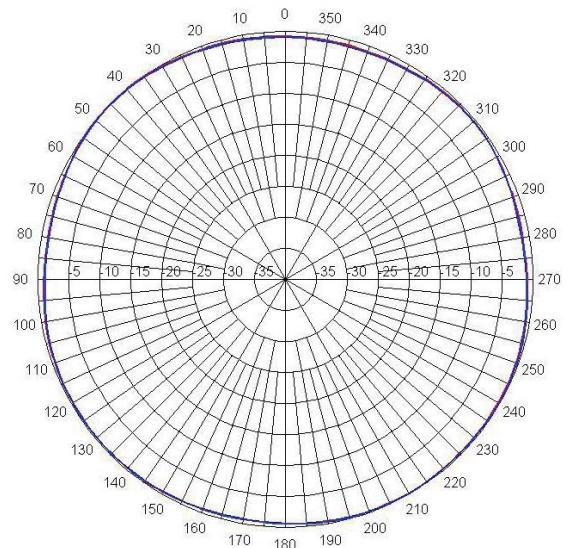

Radiation Patterns

**BMUF7603 Elevation Cut
(at 815 MHz)**

**BMUF7603 Azimuth Cut
(at 815 MHz)**

BMUF8043 Elevation Cut

BMUF8043 Azimuth Cut