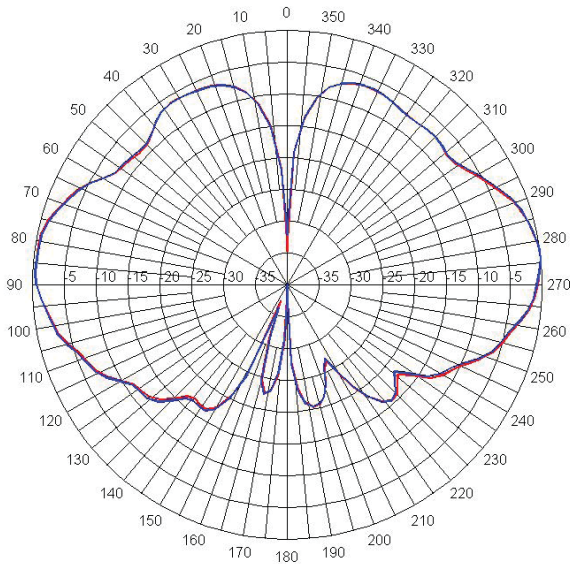

Radiation Patterns

**BMUF7603 Elevation Cut
(at 815 MHz)**

**BMUF7603 Azimuth Cut
(at 815 MHz)**

BMUF8043 Elevation Cut

BMUF8043 Azimuth Cut