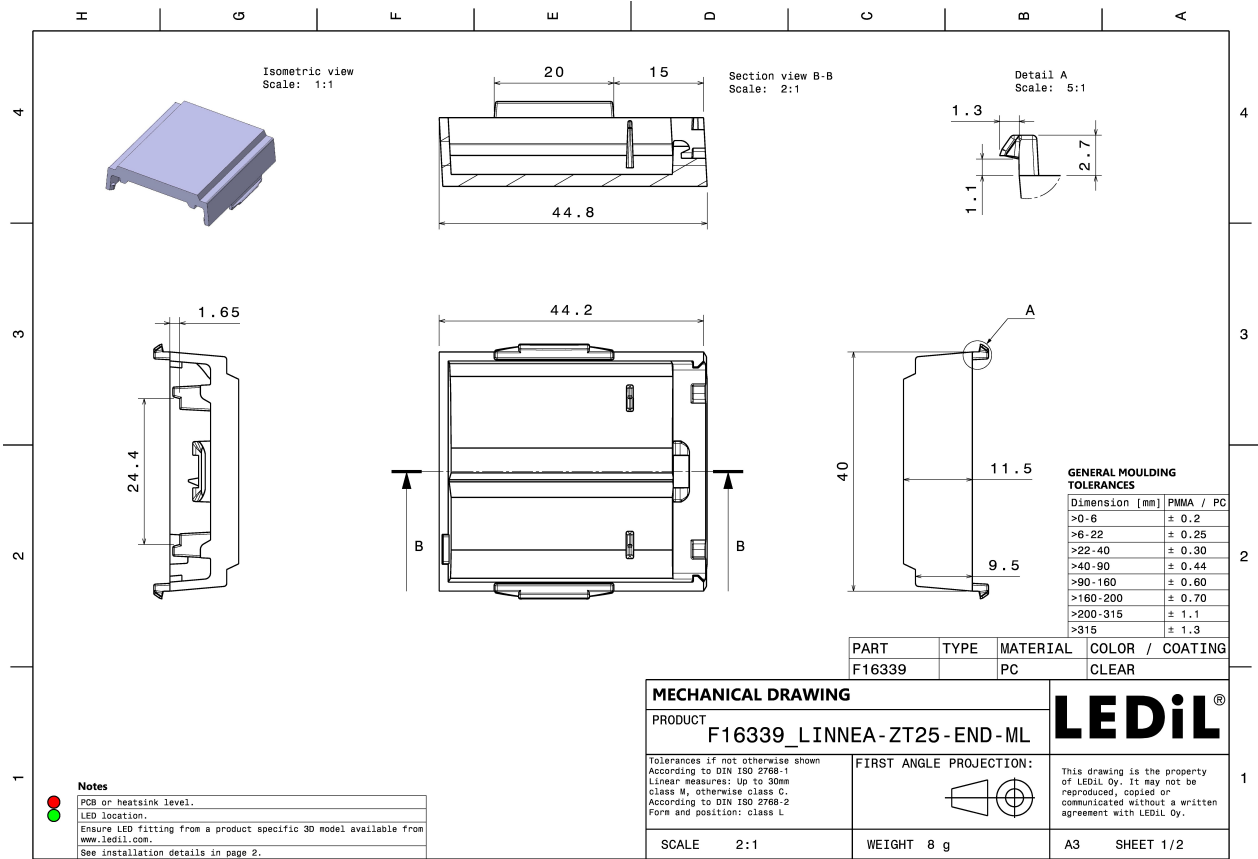

LINNEA-ZT25-END-ML

Long, male end cap compatible with LINNEA-ZT25

TECHNICAL SPECIFICATIONS:

Dimensions	40.0 mm
Height	9.5 mm
Fastening	clips
Colour	clear
Box size	398 x 298 x 265 mm
Box weight	8.6 kg
Quantity in Box	864 pcs
ROHS compliant	yes ⓘ

MATERIAL SPECIFICATIONS:

Component	Type	Material	Colour
LINNEA-ZT25-END-ML	Accessory	PC	clear

GENERAL INFORMATION:

NOTE: The typical beam angle will be changed by different color, chip size and chip position tolerance. The typical total beam angle is the full angle measured where the luminous intensity is half of the peak value.