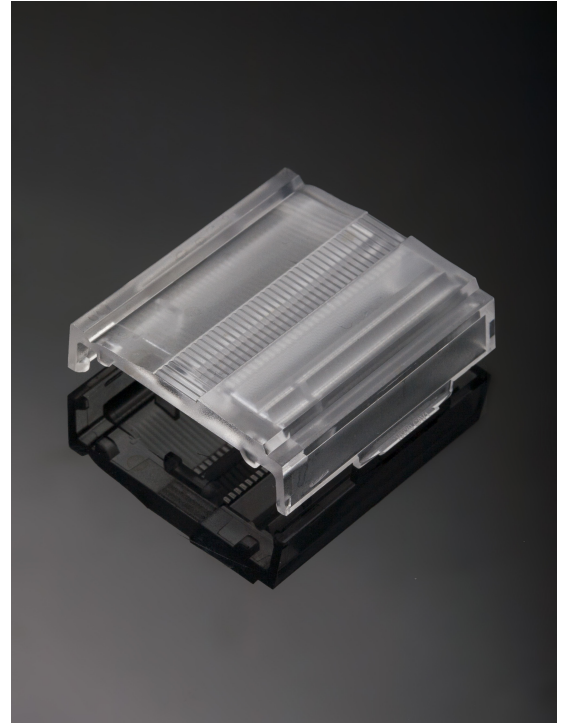

LINNEA-ZT25-END-ML

Long, male end cap compatible with LINNEA-ZT25

TECHNICAL SPECIFICATIONS:

Dimensions	40.0 mm
Height	9.5 mm
Fastening	clips
Colour	clear
Box size	398 x 298 x 265 mm
Box weight	8.6 kg
Quantity in Box	864 pcs
ROHS compliant	yes ⓘ

MATERIAL SPECIFICATIONS:

Component	Type	Material	Colour
LINNEA-ZT25-END-ML	Accessory	PC	clear

GENERAL INFORMATION:

NOTE: The typical beam angle will be changed by different color, chip size and chip position tolerance. The typical total beam angle is the full angle measured where the luminous intensity is half of the peak value.