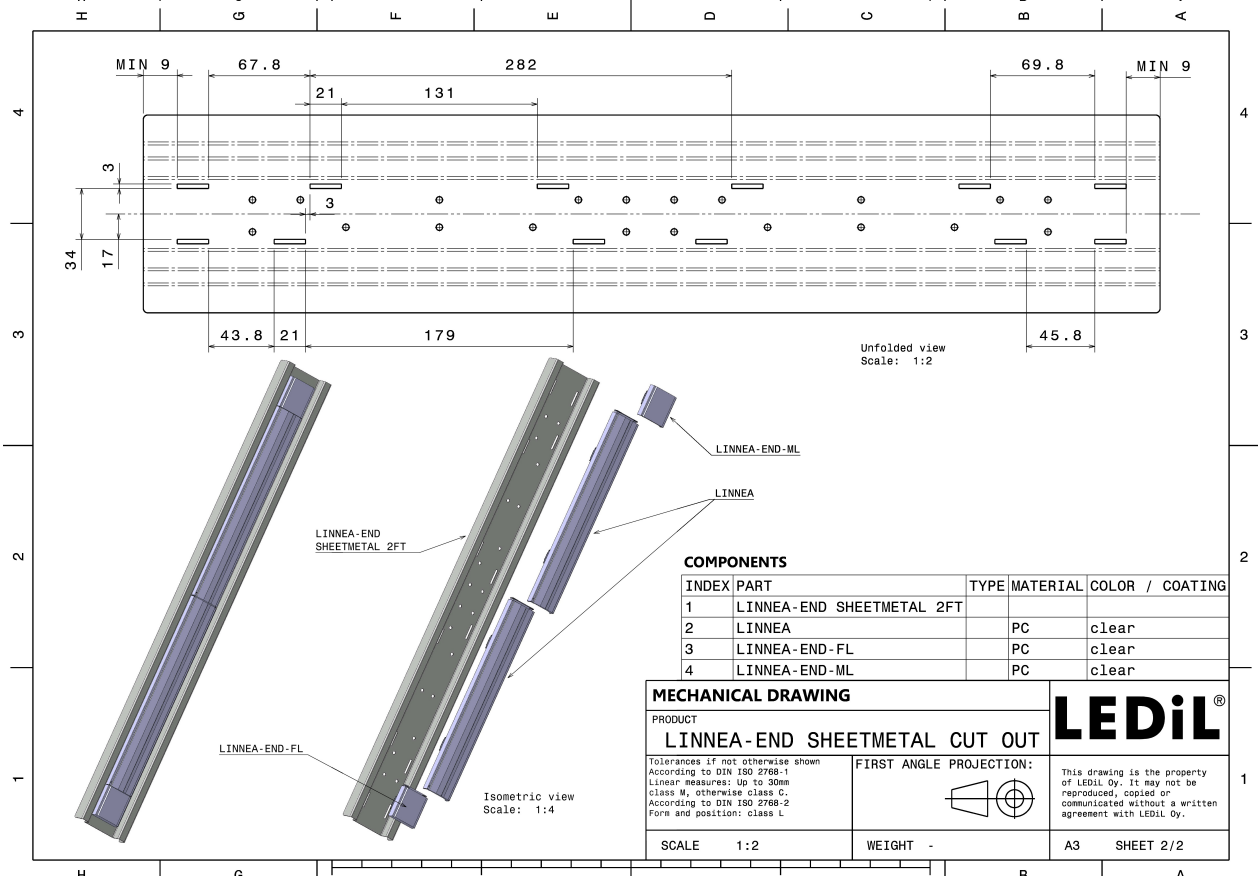

LINNEA-ZT25-END-ML

Long, male end cap compatible with LINNEA-ZT25

TECHNICAL SPECIFICATIONS:

Dimensions	40.0 mm
Height	9.5 mm
Fastening	clips
Colour	clear
Box size	398 x 298 x 265 mm
Box weight	8.6 kg
Quantity in Box	864 pcs
ROHS compliant	yes ⓘ

MATERIAL SPECIFICATIONS:

Component	Type	Material	Colour
LINNEA-ZT25-END-ML	Accessory	PC	clear

GENERAL INFORMATION:

NOTE: The typical beam angle will be changed by different color, chip size and chip position tolerance. The typical total beam angle is the full angle measured where the luminous intensity is half of the peak value.