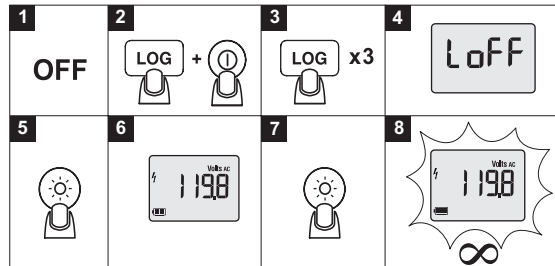

CNX v3000

Wireless AC Voltage

Quick Reference Guide

⚠️ ⚠️ Warning

To prevent possible electrical shock, fire, or personal injury, read the “CNX v3000 Safety Information” before you use this Product.

Go to www.fluke.com to register your product and find more information.

Volts AC