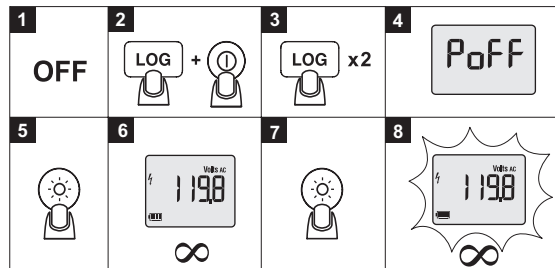

CNX v3000

Wireless AC Voltage

Quick Reference Guide

⚠️ ⚠️ Warning

To prevent possible electrical shock, fire, or personal injury, read the “CNX v3000 Safety Information” before you use this Product.

Go to www.fluke.com to register your product and find more information.

Volts AC