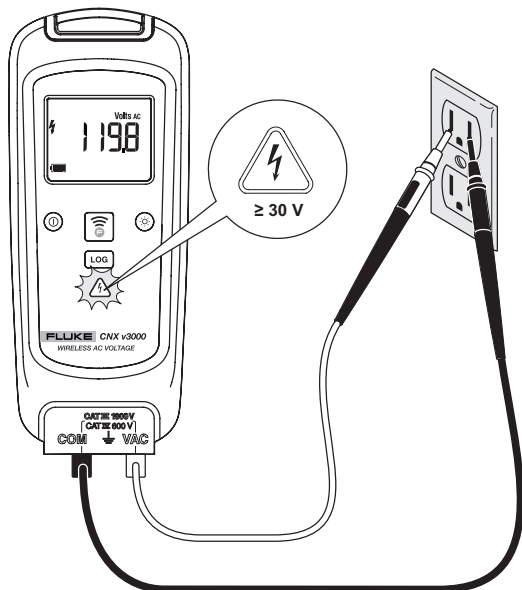

CNX v3000

Wireless AC Voltage

Quick Reference Guide

⚠️ ⚠️ Warning

To prevent possible electrical shock, fire, or personal injury, read the “CNX v3000 Safety Information” before you use this Product.

Go to www.fluke.com to register your product and find more information.

Volts AC