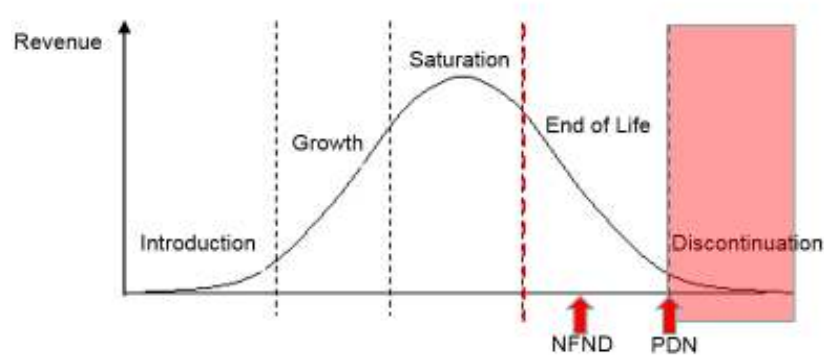

Light is OSRAM

Product Discontinuation (acc. JEDEC J-STD-048) OS-PD-2018-040

16 April 2018

Last order:	15 October 2018
Last delivery:	15 April 2019
Reason:	Update: Collection PDN due to binning issues and portfolio streamline