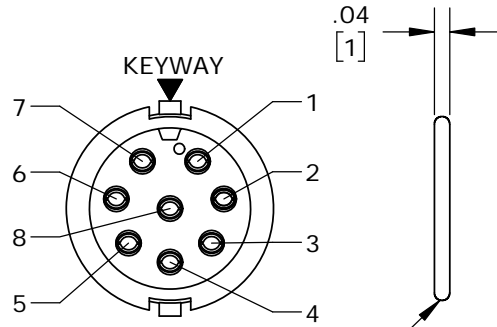

APPROVED BY: _____

DATE: _____

ASS'Y P/N	COUPLING RING COLOR
6280-XSG-3XXCC1	WHITE
6280-XSG-3XXCC2	RED
6280-XSG-3XXCC3	BLUE
6280-XSG-3XXCC4	LIGHT GREY
6280-XSG-3XXCC5	YELLOW
6280-XSG-3XXCC6	MAROON
6280-XSG-3XXCC7	GREEN

ASSY P/N	GROMMET SIZE
6280-XSG-3DC	DAISY CHAIN
6280-XSG-311	CABLE O.D. .09-.14
6280-XSG-315	CABLE O.D. .15-.17
6280-XSG-318	CABLE O.D. .18-.20
6280-XSG-321	CABLE O.D. .21-.23

ASSY P/N	NO. OF CONTACTS
6280-2SG-3XX	2 #20
6280-3SG-3XX	3 #20
6280-4SG-3XX	4 #20
6280-5SG-3XX	5 #20
6280-6SG-3XX	6 #20
6280-7SG-3XX	7 #20
6280-8SG-3XX	8 #20
6280-XSG-3XX	

(2-8) #20 SOCKET CONTACTS
MAT'L: GOLD PLATED COPPER ALLOY

DIMENSIONS IN [] ARE IN MILLIMETERS

RoHS COMPLIANT

REV.	INIT.	DATE	DESCRIPTION
C	MA	02-26-18	DWG NO. WAS 6280-XSG-3XX, ADDED COUPLING RING COLOR CHART PER DOR 18-E149SL #4
B	BZ	05-21-09	DRAWING NO. WAS 6280-4SG-3XX, CONVERTED TO FAMILY DRAWING PER DOR 09-E149SL
A	AN	03-10-09	DRAWING CREATED PER DOR 09-E149SL

ALL INFORMATION ILLUSTRATED IS THE PROPERTY OF "CONXALL CORPORATION". UNAUTHORIZED DUPLICATION OR DISTRIBUTION OF THIS DOCUMENT IS PROHIBITED.	ORIG. DRAWN BY: AN DATE: 03-10-09	<p>601 E. WILDWOOD VILLA PARK, IL 60181</p>
ALL UNITS ARE IN FEET, INCHES, FRACTION OF INCHES AND DECIMALS.	CHECKED BY:	
APPROVED BY:		TITLE: CABLE CONNECTOR ASSEMBLY (2-8) #20 SOCKET CONTACTS MINI-CON-X
SCALE: NTS	SIZE: B	SHEET: 1 OF 1
FILE: 6280-XSG-3XX(CCX)	DIRECTORY: SLW	CUSTOMER: STANDARD PRODUCT
PART NUMBER: 6280-XSG-3XX(CCX)		REV: C