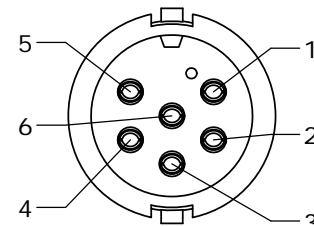

APPROVED BY: _____

DATE: _____

ASS'Y P/N	COUPLING RING COLOR
6280-XSG-3XXCC1	WHITE
6280-XSG-3XXCC2	RED
6280-XSG-3XXCC3	BLUE
6280-XSG-3XXCC4	LIGHT GREY
6280-XSG-3XXCC5	YELLOW
6280-XSG-3XXCC6	MAROON
6280-XSG-3XXCC7	GREEN

ASSY P/N	GROMMET SIZE
6280-XSG-3DC	DAISY CHAIN
6280-XSG-311	CABLE O.D. .09-.14
6280-XSG-315	CABLE O.D. .15-.17
6280-XSG-318	CABLE O.D. .18-.20
6280-XSG-321	CABLE O.D. .21-.23

ASSY P/N	NO. OF CONTACTS
6280-2SG-3XX	2 #20
6280-3SG-3XX	3 #20
6280-4SG-3XX	4 #20
6280-5SG-3XX	5 #20
6280-6SG-3XX	6 #20
6280-7SG-3XX	7 #20
6280-8SG-3XX	8 #20
6280-XSG-3XX	

(2-8) #20 SOCKET CONTACTS
MAT'L: GOLD PLATED COPPER ALLOY

DIMENSIONS IN [] ARE IN MILLIMETERS

RoHS COMPLIANT

REV.	INIT.	DATE	DESCRIPTION
C	MA	02-26-18	DWG NO. WAS 6280-XSG-3XX, ADDED COUPLING RING COLOR CHART PER DOR 18-E149SL #4
B	BZ	05-21-09	DRAWING NO. WAS 6280-4SG-3XX, CONVERTED TO FAMILY DRAWING PER DOR 09-E149SL
A	AN	03-10-09	DRAWING CREATED PER DOR 09-E149SL

ALL INFORMATION ILLUSTRATED IS THE PROPERTY OF "CONXALL CORPORATION". UNAUTHORIZED DUPLICATION OR DISTRIBUTION OF THIS DOCUMENT IS PROHIBITED.	ORIG. DRAWN BY: AN DATE: 03-10-09	<p>601 E. WILDWOOD VILLA PARK, IL 60181</p>
ALL UNITS ARE IN FEET, INCHES, FRACTION OF INCHES AND DECIMALS.	CHECKED BY:	
APPROVED BY:		TITLE: CABLE CONNECTOR ASSEMBLY (2-8) #20 SOCKET CONTACTS MINI-CON-X
SCALE: NTS	SIZE: B	SHEET: 1 OF 1
FILE: 6280-XSG-3XX(CCX)	DIRECTORY: SLW	CUSTOMER: STANDARD PRODUCT
PART NUMBER: 6280-XSG-3XX(CCX)		REV: C