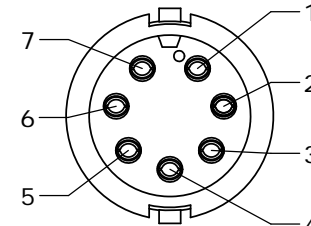

APPROVED BY: _____

DATE: _____

ASS'Y P/N	COUPLING RING COLOR
6280-XSG-3XXCC1	WHITE
6280-XSG-3XXCC2	RED
6280-XSG-3XXCC3	BLUE
6280-XSG-3XXCC4	LIGHT GREY
6280-XSG-3XXCC5	YELLOW
6280-XSG-3XXCC6	MAROON
6280-XSG-3XXCC7	GREEN

ASSY P/N	GROMMET SIZE
6280-XSG-3DC	DAISY CHAIN
6280-XSG-311	CABLE O.D. .09-.14
6280-XSG-315	CABLE O.D. .15-.17
6280-XSG-318	CABLE O.D. .18-.20
6280-XSG-321	CABLE O.D. .21-.23

ASSY P/N	NO. OF CONTACTS
6280-2SG-3XX	2 #20
6280-3SG-3XX	3 #20
6280-4SG-3XX	4 #20
6280-5SG-3XX	5 #20
6280-6SG-3XX	6 #20
6280-7SG-3XX	7 #20
6280-8SG-3XX	8 #20
6280-XSG-3XX	

(2-8) #20 SOCKET CONTACTS
MAT'L: GOLD PLATED COPPER ALLOY

DIMENSIONS IN [] ARE IN MILLIMETERS

RoHS COMPLIANT

REV.	INIT.	DATE	DESCRIPTION
C	MA	02-26-18	DWG NO. WAS 6280-XSG-3XX, ADDED COUPLING RING COLOR CHART PER DOR 18-E149SL #4
B	BZ	05-21-09	DRAWING NO. WAS 6280-4SG-3XX, CONVERTED TO FAMILY DRAWING PER DOR 09-E149SL
A	AN	03-10-09	DRAWING CREATED PER DOR 09-E149SL

ALL INFORMATION ILLUSTRATED IS THE PROPERTY OF "CONXALL CORPORATION". UNAUTHORIZED DUPLICATION OR DISTRIBUTION OF THIS DOCUMENT IS PROHIBITED.	ORIG. DRAWN BY: AN DATE: 03-10-09	<p>601 E. WILDWOOD VILLA PARK, IL 60181</p>
ALL UNITS ARE IN FEET, INCHES, FRACTION OF INCHES AND DECIMALS.	CHECKED BY:	
APPROVED BY:		TITLE: CABLE CONNECTOR ASSEMBLY (2-8) #20 SOCKET CONTACTS MINI-CON-X
SCALE: NTS	SIZE: B	SHEET: 1 OF 1
FILE: 6280-XSG-3XX(CCX)	DIRECTORY: SLW	CUSTOMER: STANDARD PRODUCT
PART NUMBER: 6280-XSG-3XX(CCX)		REV: C