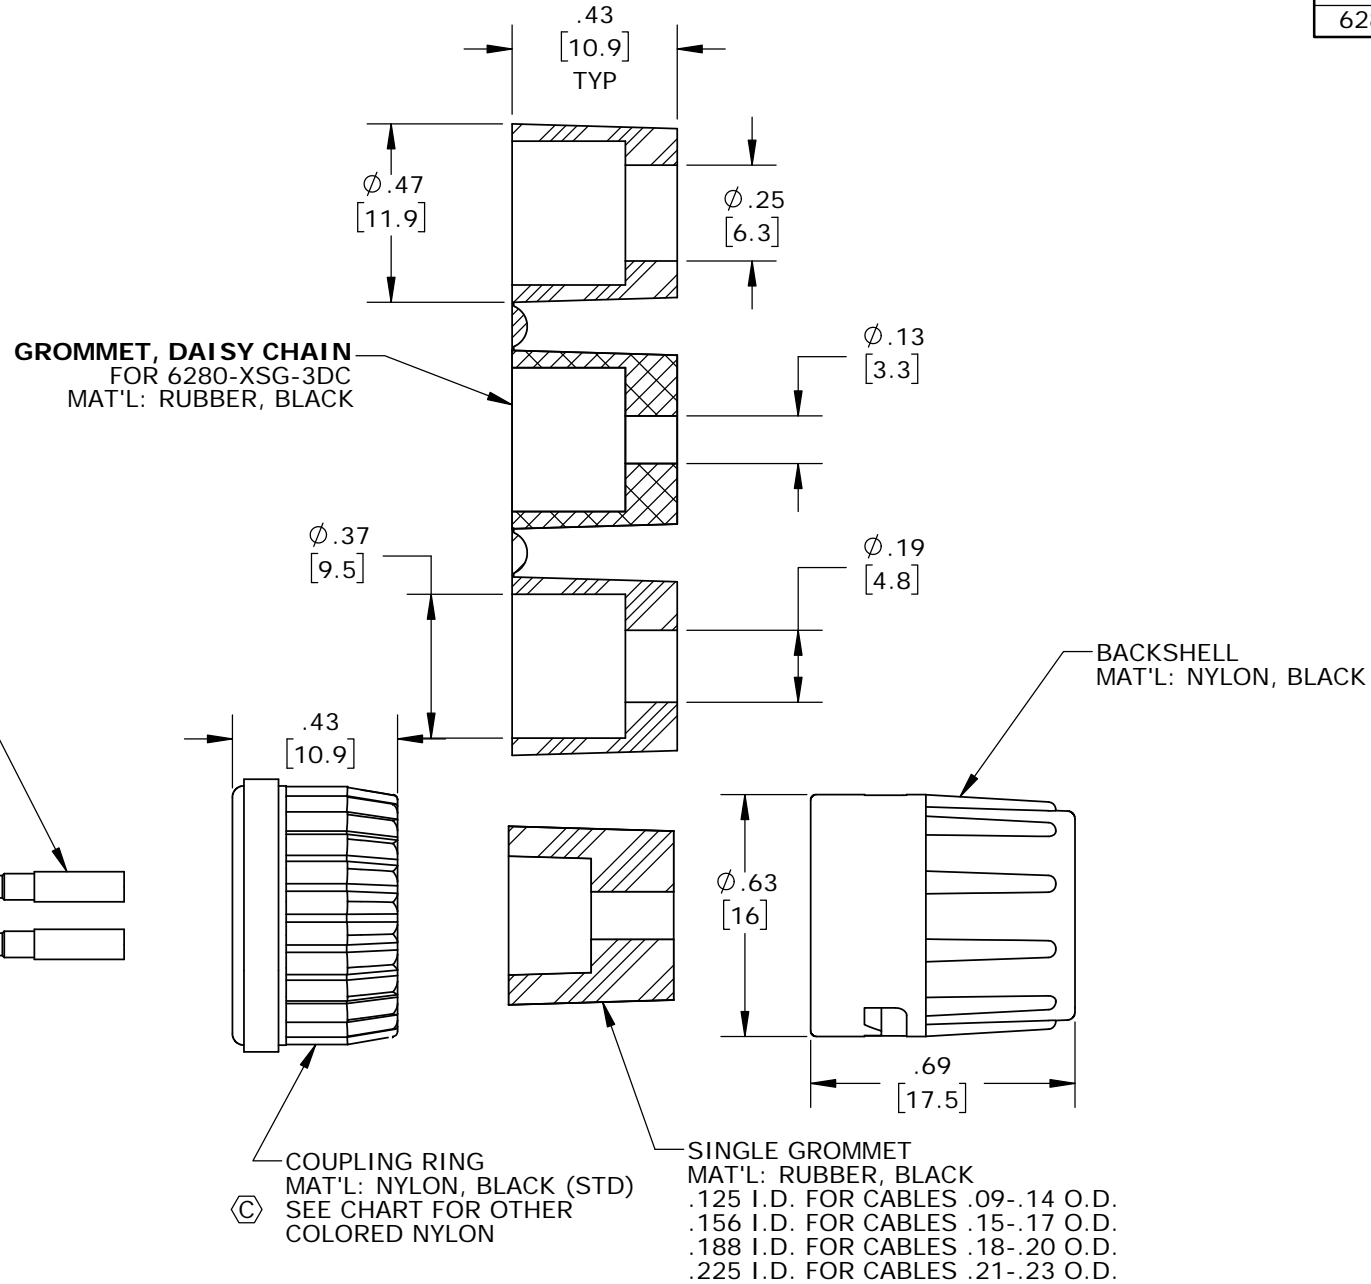

CUSTOMER PRINT

PART NUMBER: 6280-XSG-3XX(CCX)

- NOTES:**
1. ALL PARTS TO BE BULK PACKED
 2. ALL DIMENSIONS ARE REFERENCE ONLY

CUSTOMER APPROVAL

THIS DOCUMENT CONTAINS CONFIDENTIAL INFORMATION PROPRIETARY TO CONXALL CORPORATION. ANY REPRODUCTION, DISCLOSURE, OR USE OF THIS DOCUMENT /INFORMATION IS EXPRESSLY PROHIBITED UNLESS AUTHORIZED IN WRITING BY CONXALL CORPORATION.

ASSY P/N	GROMMET SIZE
6280-XSG-3DC	DAISY CHAIN
6280-XSG-311	CABLE O.D. .09-.14
6280-XSG-315	CABLE O.D. .15-.17
6280-XSG-318	CABLE O.D. .18-.20
6280-XSG-321	CABLE O.D. .21-.23

ASSY P/N	NO. OF CONTACTS
6280-2SG-3XX	2 #20
6280-3SG-3XX	3 #20
6280-4SG-3XX	4 #20
6280-5SG-3XX	5 #20
6280-6SG-3XX	6 #20
6280-7SG-3XX	7 #20
6280-8SG-3XX	8 #20
6280-XSG-3XX	

(2-8) #20 SOCKET CONTACTS
MAT'L: GOLD PLATED COPPER ALLOY

DIMENSIONS IN [] ARE IN MILLIMETERS

RoHS COMPLIANT

REV.	INIT.	DATE	DESCRIPTION
C	MA	02-26-18	DWG NO. WAS 6280-XSG-3XX, ADDED COUPLING RING COLOR CHART PER DOR 18-E149SL #4
B	BZ	05-21-09	DRAWING NO. WAS 6280-4SG-3XX, CONVERTED TO FAMILY DRAWING PER DOR 09-E149SL
A	AN	03-10-09	DRAWING CREATED PER DOR 09-E149SL

ALL INFORMATION ILLUSTRATED IS THE PROPERTY OF "CONXALL CORPORATION". UNAUTHORIZED DUPLICATION OR DISTRIBUTION OF THIS DOCUMENT IS PROHIBITED.	ORIG. DRAWN BY: AN DATE: 03-10-09	<p>601 E. WILDWOOD VILLA PARK, IL 60181</p>
ALL UNITS ARE IN FEET, INCHES, FRACTION OF INCHES AND DECIMALS.	CHECKED BY:	
APPROVED BY:		TITLE: CABLE CONNECTOR ASSEMBLY (2-8) #20 SOCKET CONTACTS MINI-CON-X
SCALE: NTS	SIZE: B	SHEET: 1 OF 1
FILE: 6280-XSG-3XX(CCX)	DIRECTORY: SLW	CUSTOMER: STANDARD PRODUCT
PART NUMBER: 6280-XSG-3XX(CCX)		REV: C