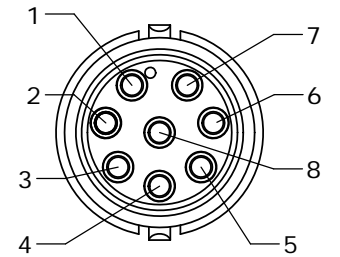

APPROVED BY: _____

DATE: _____

ASS'Y P/N	COUPLING RING COLOR
6280-XSG-3XXCC1	WHITE
6280-XSG-3XXCC2	RED
6280-XSG-3XXCC3	BLUE
6280-XSG-3XXCC4	LIGHT GREY
6280-XSG-3XXCC5	YELLOW
6280-XSG-3XXCC6	MAROON
6280-XSG-3XXCC7	GREEN

ASSY P/N	GROMMET SIZE
6280-XSG-3DC	DAISY CHAIN
6280-XSG-311	CABLE O.D. .09-.14
6280-XSG-315	CABLE O.D. .15-.17
6280-XSG-318	CABLE O.D. .18-.20
6280-XSG-321	CABLE O.D. .21-.23

ASSY P/N	NO. OF CONTACTS
6280-2SG-3XX	2 #20
6280-3SG-3XX	3 #20
6280-4SG-3XX	4 #20
6280-5SG-3XX	5 #20
6280-6SG-3XX	6 #20
6280-7SG-3XX	7 #20
6280-8SG-3XX	8 #20
6280-XSG-3XX	

(2-8) #20 SOCKET CONTACTS
MAT'L: GOLD PLATED COPPER ALLOY

DIMENSIONS IN [] ARE IN MILLIMETERS

RoHS COMPLIANT

REV.	INIT.	DATE	DESCRIPTION
C	MA	02-26-18	DWG NO. WAS 6280-XSG-3XX, ADDED COUPLING RING COLOR CHART PER DOR 18-E149SL #4
B	BZ	05-21-09	DRAWING NO. WAS 6280-4SG-3XX, CONVERTED TO FAMILY DRAWING PER DOR 09-E149SL
A	AN	03-10-09	DRAWING CREATED PER DOR 09-E149SL

ALL INFORMATION ILLUSTRATED IS THE PROPERTY OF "CONXALL CORPORATION". UNAUTHORIZED DUPLICATION OR DISTRIBUTION OF THIS DOCUMENT IS PROHIBITED.	ORIG. DRAWN BY: AN DATE: 03-10-09	<p>601 E. WILDWOOD VILLA PARK, IL 60181</p>
ALL UNITS ARE IN FEET, INCHES, FRACTION OF INCHES AND DECIMALS.	CHECKED BY:	
APPROVED BY:		TITLE: CABLE CONNECTOR ASSEMBLY (2-8) #20 SOCKET CONTACTS MINI-CON-X
SCALE: NTS	SIZE: B	SHEET: 1 OF 1
FILE: 6280-XSG-3XX(CCX)	DIRECTORY: SLW	CUSTOMER: STANDARD PRODUCT
PART NUMBER: 6280-XSG-3XX(CCX)		REV: C