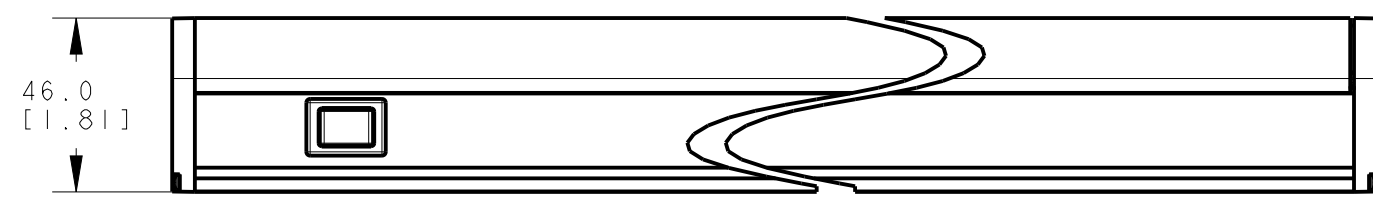

8 7 6 5 4 3 2 1

D
C
B
A

D
C
B
A

ISOMETRIC VIEW
SCALE 1:10

This drawing is the property of BANNER ENGINEERING CORP. and is proprietary in general and in detail. Its contents shall not be revealed to outside parties without written consent of BANNER.

BANNER ENGINEERING CORP.
P.O. BOX 9414
MINNEAPOLIS, MN 55440

THIRD ANGLE PROJECTION

TITLE

WLB32ZC850PBOM

SIZE B DRAWING NO. **175641** REV. **A**

SCALE 1:2 SHEET 1 OF 1

NOTES:
1. ALL DIMENSIONS ARE MILLIMETERS [INCHES] UNLESS OTHERWISE NOTED.