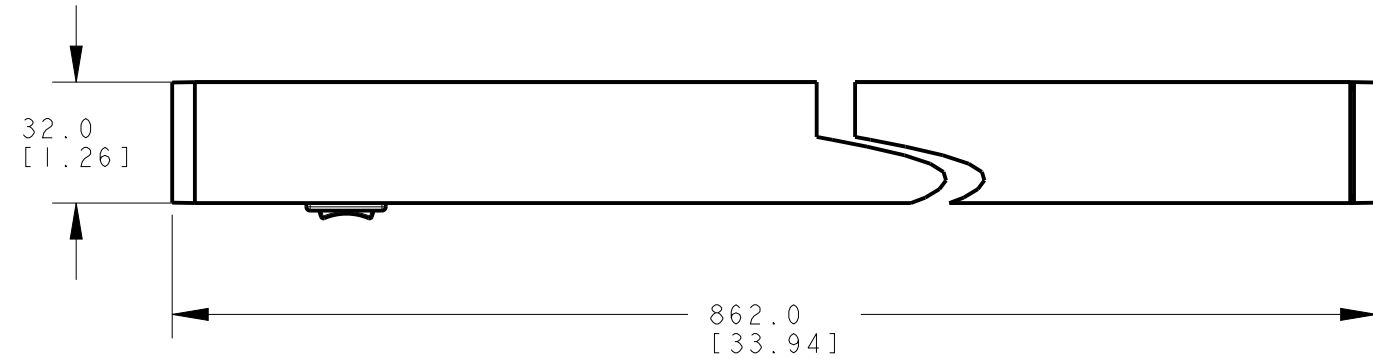

8 7 6 5 4 3 2 1

D
C
B
A

D
C
B
A

ISOMETRIC VIEW
SCALE 1:10

This drawing is the property of BANNER ENGINEERING CORP. and is proprietary in general and in detail. Its contents shall not be revealed to outside parties without written consent of BANNER.

BANNER ENGINEERING CORP.
P.O. BOX 9414
MINNEAPOLIS, MN 55440

THIRD ANGLE PROJECTION

TITLE

WLB32ZC850PBOM

SIZE B DRAWING NO. **175641** REV. **A**

SCALE 1:2 SHEET 1 OF 1

NOTES:
1. ALL DIMENSIONS ARE MILLIMETERS [INCHES] UNLESS OTHERWISE NOTED.