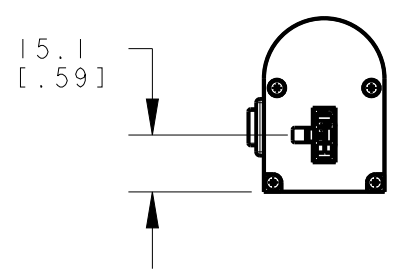

8 7 6 5 4 3 2 1

D
C
B
A

D
C
B
A

ISOMETRIC VIEW
SCALE 1:10

This drawing is the property of BANNER ENGINEERING CORP. and is proprietary in general and in detail. Its contents shall not be revealed to outside parties without written consent of BANNER.

BANNER ENGINEERING CORP.
P.O. BOX 9414
MINNEAPOLIS, MN 55440

THIRD ANGLE PROJECTION

TITLE

WLB32ZC850PBOM

SIZE B DRAWING NO. **175641** REV. **A**

SCALE 1:2 SHEET 1 OF 1

NOTES:
1. ALL DIMENSIONS ARE MILLIMETERS [INCHES] UNLESS OTHERWISE NOTED.