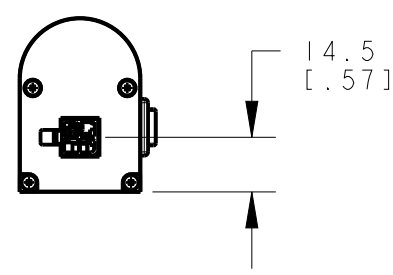

8 7 6 5 4 3 2 1

D
C
B
A

D
C
B
A

ISOMETRIC VIEW
SCALE 1:10

This drawing is the property of BANNER ENGINEERING CORP. and is proprietary in general and in detail. Its contents shall not be revealed to outside parties without written consent of BANNER.

BANNER ENGINEERING CORP.
P.O. BOX 9414
MINNEAPOLIS, MN 55440

THIRD ANGLE PROJECTION

TITLE

WLB32ZC850PBOM

SIZE B DRAWING NO. **175641** REV. **A**

SCALE 1:2 SHEET 1 OF 1

NOTES:
1. ALL DIMENSIONS ARE MILLIMETERS [INCHES] UNLESS OTHERWISE NOTED.