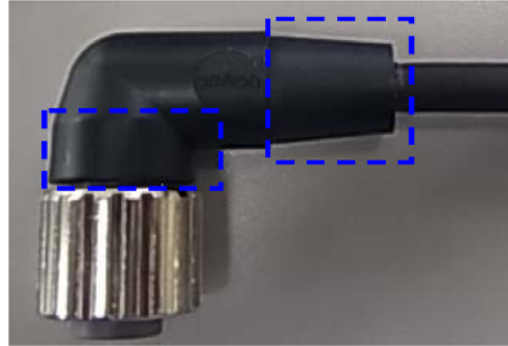

After the change

Cover:

Type : XS2F-M12 · · PVC series

Type : XS2F-M12 · · PUR series