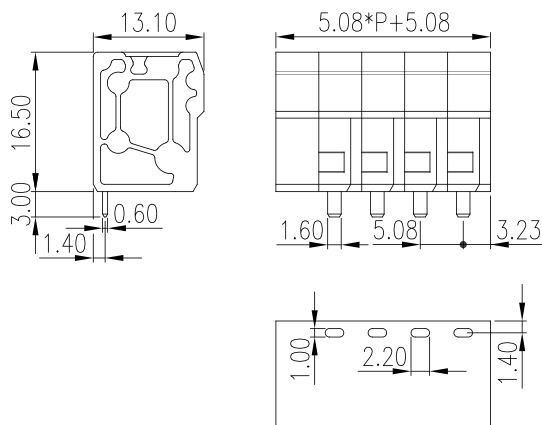

0207-01XX

DIN Rail Terminal Blocks > Accessories

Specification

Product description	COMPONENT PLUG
Color	BLUE
Material	PA
Inflammability class	UL94-V0
Compatible products	DP2.5-ES
Package	100 pcs / box