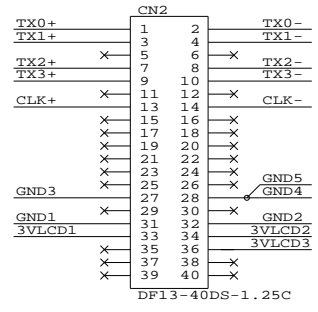

TOLERANCE:
+1.0mm
-1.0mm

PANEL SIDE

I-PEX
20345-025T-01

DF-40DS-1.25C
HIROSE

P/N 426497400-3 (PRELIMINARY)
LVDS PANEL CABLE: BOE HV056WX1-100, 210mm

DIGITAL VIEW LTD. COPYRIGHT 2009, ALL RIGHTS RESERVED CONFIDENTIAL		
DRAWN BY: VICTOR NG		
Title	LVDS CABLE: BOE HV056WX1-100	
Size	Document Number	REV
B	(...\DV\DV_CABLE\C6497400.SCH)	01
Date:	July 16, 2009	Sheet 1 of 1