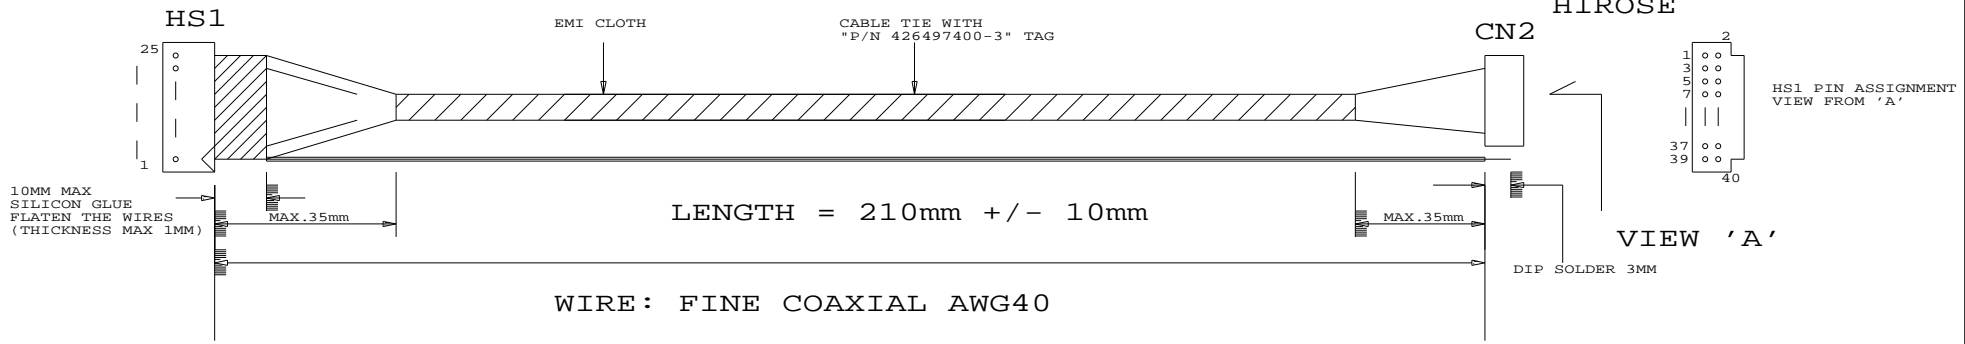

TOLERANCE:
+1.0mm
-1.0mm

PANEL SIDE

I-PEX
20345-025T-01

DF-40DS-1.25C
HIROSE

P/N 426497400-3 (PRELIMINARY)
LVDS PANEL CABLE: BOE HV056WX1-100, 210mm

DIGITAL VIEW LTD. COPYRIGHT 2009, ALL RIGHTS RESERVED CONFIDENTIAL		
DRAWN BY: VICTOR NG		
Title	LVDS CABLE: BOE HV056WX1-100	
Size	Document Number	REV
B	(...\DV\DV_CABLE\C6497400.SCH)	01
Date:	July 16, 2009	Sheet 1 of 1