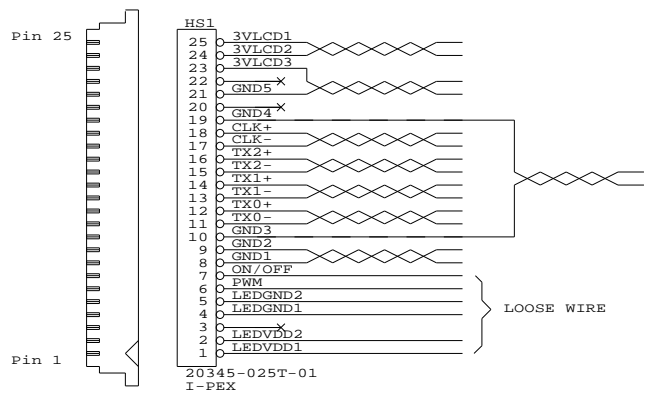

TOLERANCE:
+1.0mm
-1.0mm

PANEL SIDE

I-PEX
20345-025T-01

DF-40DS-1.25C
HIROSE

P/N 426497400-3 (PRELIMINARY)
LVDS PANEL CABLE: BOE HV056WX1-100, 210mm

DIGITAL VIEW LTD. COPYRIGHT 2009, ALL RIGHTS RESERVED CONFIDENTIAL		
DRAWN BY: VICTOR NG		
Title	LVDS CABLE: BOE HV056WX1-100	
Size	Document Number	REV
B	(...\DV\DV_CABLE\C6497400.SCH)	01
Date:	July 16, 2009	Sheet 1 of 1