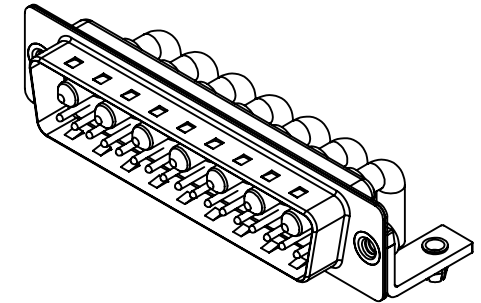

**DIELECTRIC WITHSTANDING VOLTAGE:** 1000V AC rms

THIS SERIES FULLY CONFORMS TO  
THE EUROPEAN UNION DIRECTIVES  
2011/65/EU FOR RoHS COMPLIANCY.

YOUR CONNECTION TO QUALITY & SERVICE

EDAC INC  
TORONTO, ONTARIO  
CANADA