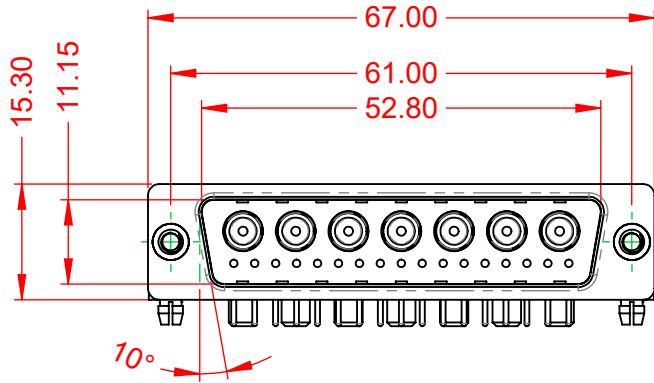

TOLERANCE UNLESS OTHERWISE SPECIFIED	
.X	±0.25
.XX	±0.13
.XXX	±0.05

THIS IS A C.A.D. GENERATED DRAWING  
DO NOT MAKE MANUAL REVISIONS TO MASTER.

ISSUE NUMBER	
ORIGINAL	①

**NOTES:**

**MATERIAL:**  
**HOUSING:** THERMOPLASTIC POLYESTER, UL94V-0  
**SHELL:** STEEL, NICKEL PLATED  
**CONTACT:** COPPER ALLOY, GOLD FLASH PLATED