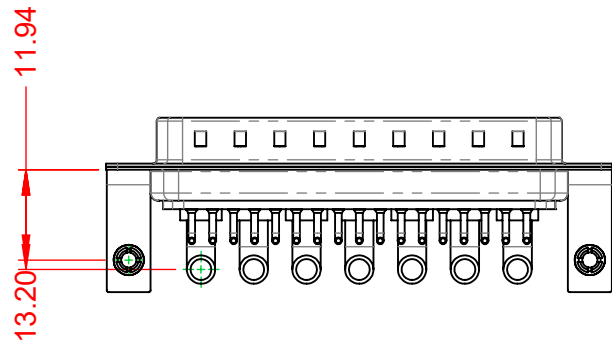

TOLERANCE UNLESS OTHERWISE SPECIFIED	
.X	±0.25
.XX	±0.13
.XXX	±0.05

THIS IS A C.A.D. GENERATED DRAWING  
DO NOT MAKE MANUAL REVISIONS TO MASTER.

ISSUE NUMBER	
ORIGINAL	①

**NOTES:**

**MATERIAL:**  
**HOUSING:** THERMOPLASTIC POLYESTER, UL94V-0  
**SHELL:** STEEL, NICKEL PLATED  
**CONTACT:** COPPER ALLOY, GOLD FLASH PLATED