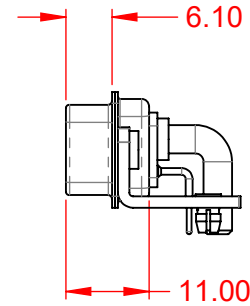

TOLERANCE UNLESS OTHERWISE SPECIFIED	
.X	±0.25
.XX	±0.13
.XXX	±0.05

THIS IS A C.A.D. GENERATED DRAWING  
DO NOT MAKE MANUAL REVISIONS TO MASTER.

ISSUE NUMBER	
ORIGINAL	①

**NOTES:**

**MATERIAL:**  
**HOUSING:** THERMOPLASTIC POLYESTER, UL94V-0  
**SHELL:** STEEL, NICKEL PLATED  
**CONTACT:** COPPER ALLOY, GOLD FLASH PLATED