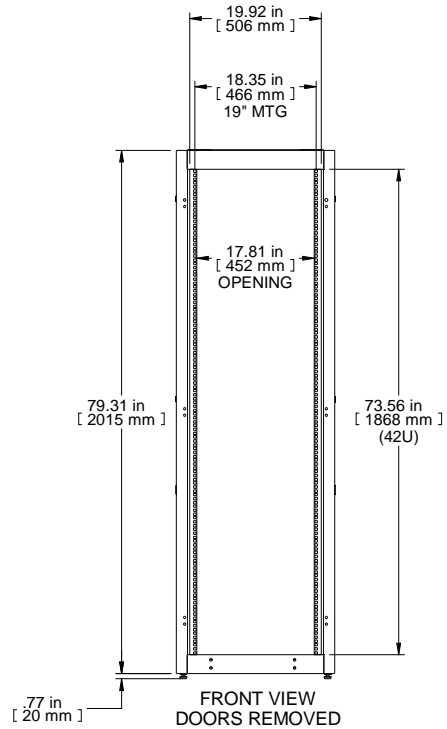

TOP OPENING  
 PLATE REMOVED

SECTION B-B

ISOMETRIC

FRONT VIEW  
 DOORS REMOVED

FRONT VIEW

R.S. VIEW

REAR VIEW

BOTTOM VIEW  
 BOTTOM OPENING

Item Number	Title	Quantity
1	C4 - FRAME (24X73X31)	1
2	C4 - SOLID SIDE PANELS (PAIR)	2
3	VENTED TOP WITH FAN PROVISION	1
4	C4/DC100 - SQ. HOLE PANEL RAILS (PAIR)	2
5	C4 - PLEXI DOOR ASSEMBLY (24X73)	1
6	C4D - FLUSH VENTED DOOR	1
7	VCTPDU - 42U CABLE MANAGEMENT	1

Data subject to change without notice. Isometric drawing not to scale.  
 Les données sont sujettes à changement sans préavis.

**HAMMOND MANUFACTURING.**  
[www.hammondmfg.com](http://www.hammondmfg.com)  
**PART NO. C4RR247331D**