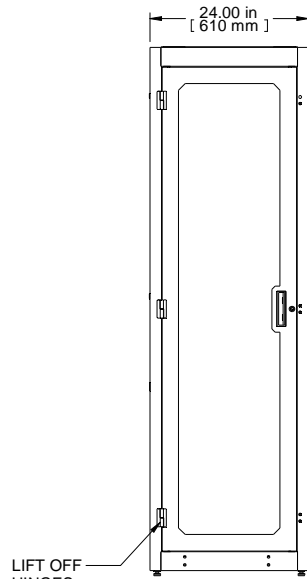

TOP OPENING  
 PLATE REMOVED

SECTION B-B

ISOMETRIC

FRONT VIEW  
 DOORS REMOVED

FRONT VIEW

R.S. VIEW

REAR VIEW

BOTTOM VIEW  
 BOTTOM OPENING

Item Number	Title	Quantity
1	C4 - FRAME (24X73X31)	1
2	C4 - SOLID SIDE PANELS (PAIR)	2
3	VENTED TOP WITH FAN PROVISION	1
4	C4/DC100 - SQ. HOLE PANEL RAILS (PAIR)	2
5	C4 - PLEXI DOOR ASSEMBLY (24X73)	1
6	C4D - FLUSH VENTED DOOR	1
7	VCTPDU - 42U CABLE MANAGEMENT	1

Data subject to change without notice. Isometric drawing not to scale.  
 Les données sont sujettes à changement sans préavis.

**HAMMOND MANUFACTURING.**  
[www.hammondmfg.com](http://www.hammondmfg.com)  
**PART NO. C4RR247331D**