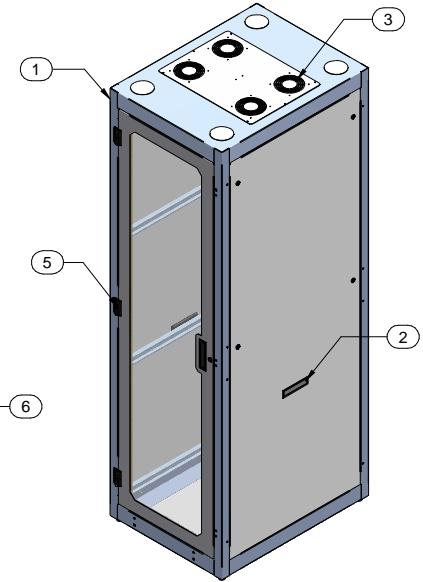

TOP OPENING  
 PLATE REMOVED

SECTION B-B

ISOMETRIC

FRONT VIEW  
 DOORS REMOVED

FRONT VIEW

R.S. VIEW

REAR VIEW

BOTTOM VIEW  
 BOTTOM OPENING

Item Number	Title	Quantity
1	C4 - FRAME (24X73X31)	1
2	C4 - SOLID SIDE PANELS (PAIR)	2
3	VENTED TOP WITH FAN PROVISION	1
4	C4/DC100 - SQ. HOLE PANEL RAILS (PAIR)	2
5	C4 - PLEXI DOOR ASSEMBLY (24X73)	1
6	C4D - FLUSH VENTED DOOR	1
7	VCTPDU - 42U CABLE MANAGEMENT	1