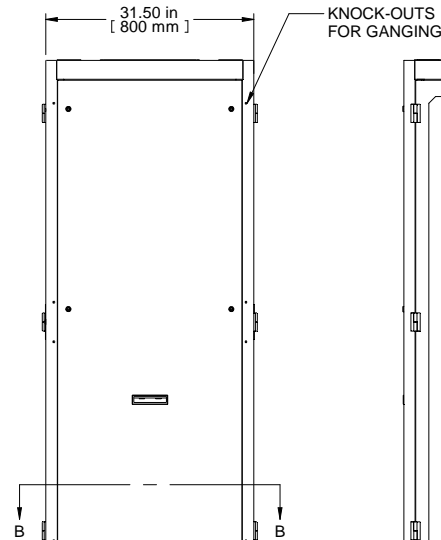

TOP OPENING  
 PLATE REMOVED

SECTION B-B

ISOMETRIC

FRONT VIEW  
 DOORS REMOVED

FRONT VIEW

R.S. VIEW

REAR VIEW

BOTTOM VIEW  
 BOTTOM OPENING

Item Number	Title	Quantity
1	C4 - FRAME (24X73X31)	1
2	C4 - SOLID SIDE PANELS (PAIR)	2
3	VENTED TOP WITH FAN PROVISION	1
4	C4/DC100 - SQ. HOLE PANEL RAILS (PAIR)	2
5	C4 - PLEXI DOOR ASSEMBLY (24X73)	1
6	C4D - FLUSH VENTED DOOR	1
7	VCTPDU - 42U CABLE MANAGEMENT	1

Data subject to change without notice. Isometric drawing not to scale.  
 Les données sont sujettes à changement sans préavis.

**HAMMOND MANUFACTURING.**  
[www.hammondmfg.com](http://www.hammondmfg.com)  
**PART NO. C4RR247331D**