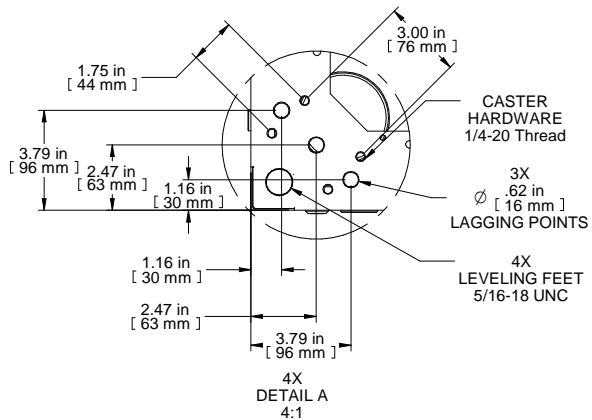

TOP OPENING  
 PLATE REMOVED

SECTION B-B

ISOMETRIC

FRONT VIEW  
 DOORS REMOVED

FRONT VIEW

R.S. VIEW

REAR VIEW

BOTTOM VIEW  
 BOTTOM OPENING

Item Number	Title	Quantity
1	C4 - FRAME (24X73X31)	1
2	C4 - SOLID SIDE PANELS (PAIR)	2
3	VENTED TOP WITH FAN PROVISION	1
4	C4/DC100 - SQ. HOLE PANEL RAILS (PAIR)	2
5	C4 - PLEXI DOOR ASSEMBLY (24X73)	1
6	C4D - FLUSH VENTED DOOR	1
7	VCTPDU - 42U CABLE MANAGEMENT	1

Data subject to change without notice. Isometric drawing not to scale.  
 Les données sont sujettes à changement sans préavis.

**HAMMOND MANUFACTURING.**  
[www.hammondmfg.com](http://www.hammondmfg.com)  
**PART NO. C4RR247331D**