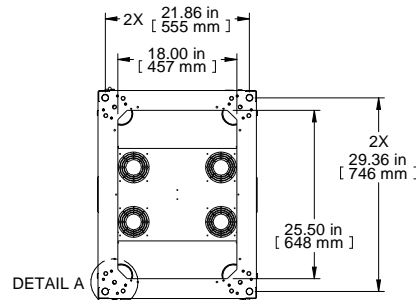

TOP OPENING  
 PLATE REMOVED

SECTION B-B

ISOMETRIC

FRONT VIEW  
 DOORS REMOVED

FRONT VIEW

R.S. VIEW

REAR VIEW

BOTTOM VIEW  
 BOTTOM OPENING

Item Number	Title	Quantity
1	C4 - FRAME (24X73X31)	1
2	C4 - SOLID SIDE PANELS (PAIR)	2
3	VENTED TOP WITH FAN PROVISION	1
4	C4/DC100 - SQ. HOLE PANEL RAILS (PAIR)	2
5	C4 - PLEXI DOOR ASSEMBLY (24X73)	1
6	C4D - FLUSH VENTED DOOR	1
7	VCTPDU - 42U CABLE MANAGEMENT	1

Data subject to change without notice. Isometric drawing not to scale.  
 Les données sont sujettes à changement sans préavis.

**HAMMOND MANUFACTURING.**  
[www.hammondmfg.com](http://www.hammondmfg.com)  
**PART NO. C4RR247331D**