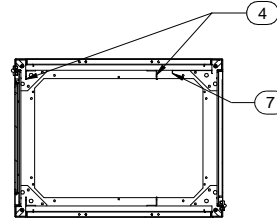

TOP OPENING  
 PLATE REMOVED

SECTION B-B

ISOMETRIC

FRONT VIEW  
 DOORS REMOVED

FRONT VIEW

R.S. VIEW

REAR VIEW

BOTTOM VIEW  
 BOTTOM OPENING

Item Number	Title	Quantity
1	C4 - FRAME (24X73X31)	1
2	C4 - SOLID SIDE PANELS (PAIR)	2
3	VENTED TOP WITH FAN PROVISION	1
4	C4/DC100 - SQ. HOLE PANEL RAILS (PAIR)	2
5	C4 - PLEXI DOOR ASSEMBLY (24X73)	1
6	C4D - FLUSH VENTED DOOR	1
7	VCTPDU - 42U CABLE MANAGEMENT	1

Data subject to change without notice. Isometric drawing not to scale.  
 Les données sont sujettes à changement sans préavis.

**HAMMOND MANUFACTURING.**  
[www.hammondmfg.com](http://www.hammondmfg.com)  
**PART NO. C4RR247331D**