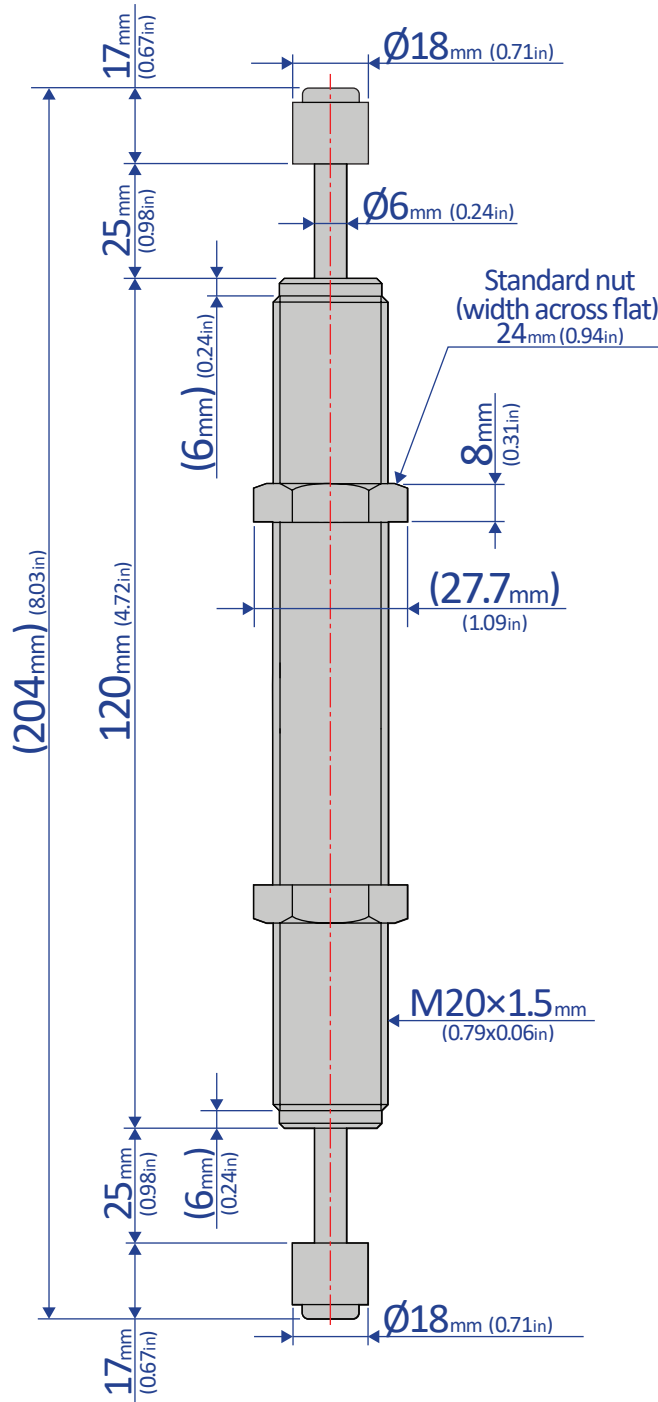

FW-2025M-C

SHOCK ABSORBER - FIXED

Bansbach
easylift®

50 West Drive • Melbourne, Florida 32904
(321) 253-1999 • www.easylift.com • www.damper.net