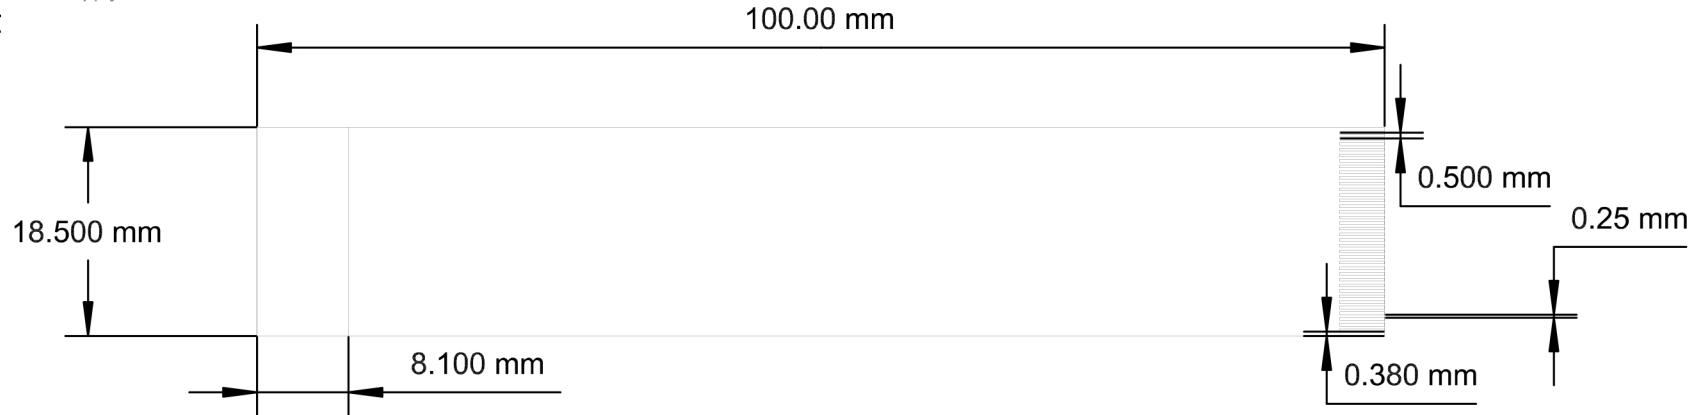

## Front

## Back

Midas Components			
TITLE			
MCFFC36WB100-1963			
SIZE	CAGE CODE	DWG NO	REV
A4			
SCALE			SHEET