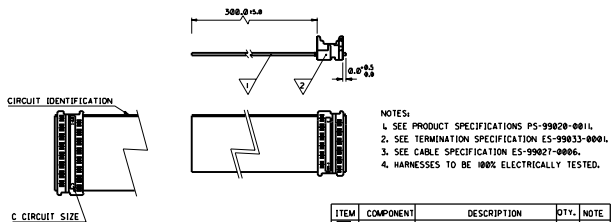

- NOTES:
1. SEE PRODUCT SPECIFICATIONS PS-99020-0011.
  2. SEE TERMINATION SPECIFICATION ES-99033-0001.
  3. SEE CABLE SPECIFICATION ES-99027-0006.
  4. HARNESES TO BE 100% ELECTRICALLY TESTED.

ITEM	COMPONENT	DESCRIPTION	QTY.	NOTE
▽	99026-0003	12 CCT 28 AWG STRANDED TINNED RIBBON CABLE	1	3, 4
▽	90327-0312	PICOFLEX IDT CONNECTOR	1	1, 2, 4

- NOTES:
1. SEE PRODUCT SPECIFICATIONS PS-99020-0011.
  2. SEE TERMINATION SPECIFICATION ES-99033-0001.
  3. SEE CABLE SPECIFICATION ES-99027-0006.
  4. HARNESES TO BE 100% ELECTRICALLY TESTED.

ITEM	COMPONENT	DESCRIPTION	QTY.	NOTE
▽	99026-0001	16 CCT 28 AWG STRANDED TINNED RIBBON CABLE	1	3, 4
▽	90327-0316	PICOFLEX IDT CONNECTOR	2	1, 2, 4