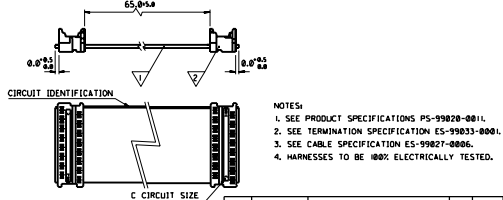

- NOTES:
1. SEE PRODUCT SPECIFICATIONS PS-99020-0011.
  2. SEE TERMINATION SPECIFICATION ES-99033-0001.
  3. SEE CABLE SPECIFICATION ES-99027-0006.
  4. HARNESES TO BE 100% ELECTRICALLY TESTED.

ITEM	COMPONENT	DESCRIPTION	QTY.	NOTE
▽	99026-0003	12 CCT 28 AWG STRANDED TINNED RIBBON CABLE	1	3, 4
▽	90327-0312	PICOFLEX IDT CONNECTOR	1	1, 2, 4

- NOTES:
1. SEE PRODUCT SPECIFICATIONS PS-99020-0011.
  2. SEE TERMINATION SPECIFICATION ES-99033-0001.
  3. SEE CABLE SPECIFICATION ES-99027-0006.
  4. HARNESES TO BE 100% ELECTRICALLY TESTED.

ITEM	COMPONENT	DESCRIPTION	QTY.	NOTE
▽	99026-0001	16 CCT 28 AWG STRANDED TINNED RIBBON CABLE	1	3, 4
▽	90327-0316	PICOFLEX IDT CONNECTOR	2	1, 2, 4