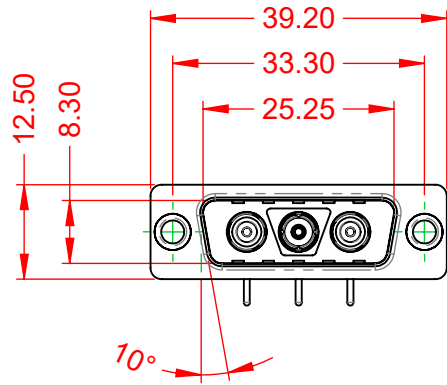

TOLERANCE UNLESS OTHERWISE SPECIFIED	
.X	±0.25
.XX	±0.13
.XXX	±0.05

THIS IS A C.A.D. GENERATED DRAWING  
DO NOT MAKE MANUAL REVISIONS TO MASTER.

ISSUE NUMBER	
ORIGINAL	①

**NOTES:**

**MATERIAL:**  
**HOUSING:** THERMOPLASTIC POLYESTER, UL94V-0  
**SHELL:** STEEL, TIN PLATED  
**CONTACT:** COPPER ALLOY, GOLD FLASH PLATED

TOLERANCE UNLESS OTHERWISE SPECIFIED	
.X	±0.25
.XX	±0.13
.XXX	±0.05

THIS IS A C.A.D. GENERATED DRAWING  
DO NOT MAKE MANUAL REVISIONS TO MASTER.

ISSUE NUMBER	
ORIGINAL	①

<b>COMBINATION D-SUB</b>		SW REFERENCE NO.: 629 COMBO ASSEMBLY	
		DRAWN: C.B	DATE: JAN. 01/2019
<b>EDAC</b> TORONTO, ONTARIO CANADA YOUR CONNECTION TO QUALITY & SERVICE		CHECKED:	DATE:
		SCALE: N.T.S	SHEET 2 OF 2
THESE DRAWINGS AND SPECIFICATIONS ARE THE PROPERTY OF EDAC INC., AND SHALL NOT BE REPRODUCED, OR COPIED OR USED AS THE BASIS FOR THE MANUFACTURE OR SALE OF APPARATUS WITHOUT WRITTEN PERMISSION.			DRAWING NUMBER: 629-3WK3240-7T1
			PART NUMBER: 629-3WK3240-7T1
			ISSUE 1