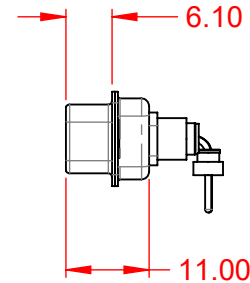

TOLERANCE UNLESS OTHERWISE SPECIFIED	
.X	±0.25
.XX	±0.13
.XXX	±0.05

THIS IS A C.A.D. GENERATED DRAWING  
DO NOT MAKE MANUAL REVISIONS TO MASTER.

ISSUE NUMBER	
ORIGINAL	①

**NOTES:**

**MATERIAL:**  
**HOUSING:** THERMOPLASTIC POLYESTER, UL94V-0  
**SHELL:** STEEL, TIN PLATED  
**CONTACT:** COPPER ALLOY, GOLD FLASH PLATED