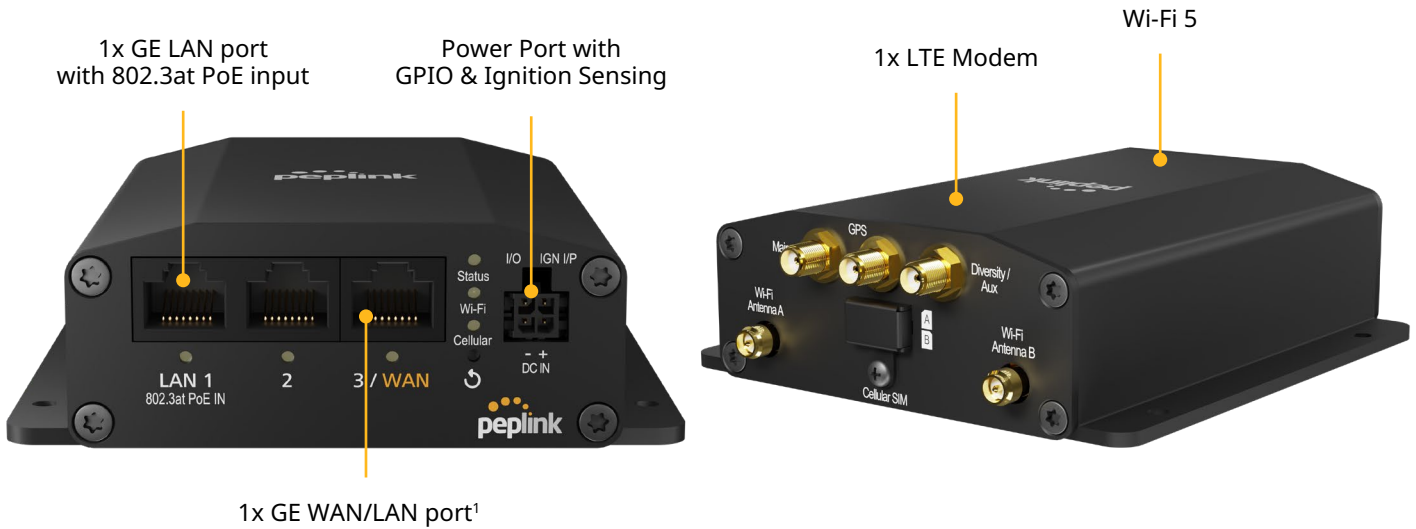

Manage with confidence

Control the BR1 Mini using InControl2 cloud-based endpoint management system. Generate useful reports and push configurations, as you remotely access any Peplink device with ease.

Plug and play, anyone?

SpeedFusion Connect* services makes the BR1 Mini the ultimate plug-and-play device. Power up, switch on, and get connected. SpeedFusion Connect also works with Peplink technologies such as Hot Failover[^], ensuring reliable connectivity is accessible at all times.

Specifications

WAN Interface	1x 10/100/1000M Ethernet ¹ 1x Embedded Cellular Modem with Redundant SIM Slots	Antenna Connectors	2x SMA Cellular Antenna Connectors 2x RP-SMA Wi-Fi Antenna Connectors 1x SMA GPS Antenna Connector
LAN Interface	2x 10/100/1000M Ethernet	Power Input	Power Port: 10V – 30V DC AC Adapter: AC Input 100V–240V / DC Output 12V Power over Ethernet 802.3at
Wi-Fi Interface	Simultaneous Dual-Band (2.4GHz / 5GHz) Wi-Fi 5, 2X2 MIMO Wi-Fi WAN ¹ and/or AP	Power Consumption	13W (nominal), 18W (max.)
SpeedFusion features	Hot Failover ¹ / WAN Smoothing ¹	Dimension	5.0 x 4.2 x 1.4 inches / 125.7 x 107 x 35 mm
Number of SpeedFusion VPN Peers	2 / 5 ²	Weight	0.95 pounds / 430 grams
Feature	GPIO, Ignition Sensing	Operating Temperature	-40° – 149°F / -40° – 65°C
Router Throughput	300Mbps	Humidity	15% – 95% (non-condensing)
SpeedFusion VPN Throughput		Certifications	FCC, CE, RoHS UL 121201 (Class I and Division 2)
- No Encryption	80Mbps	Package Content	1x BR1 Mini 2x LTE Antennas (ACW-235) 2x Dual Band Wi-Fi Antennas (ACW-342) 1x GPS Active Antenna (ACW-232) 1x 12V 2A 4pin Power Supply (ACW-632)
- 256-bit AES	20 Mbps / 60Mbps ²	SIM Card Size	Nano-SIM (4FF)
Recommended Users	1-60	Warranty	1-Year Limited Warranty
Cellular Data Rate³ (Downlink/Uplink)	CAT-7: 300 Mbps/150 Mbps CAT-6: 300 Mbps/50 Mbps CAT-4: 150 Mbps/50 Mbps		