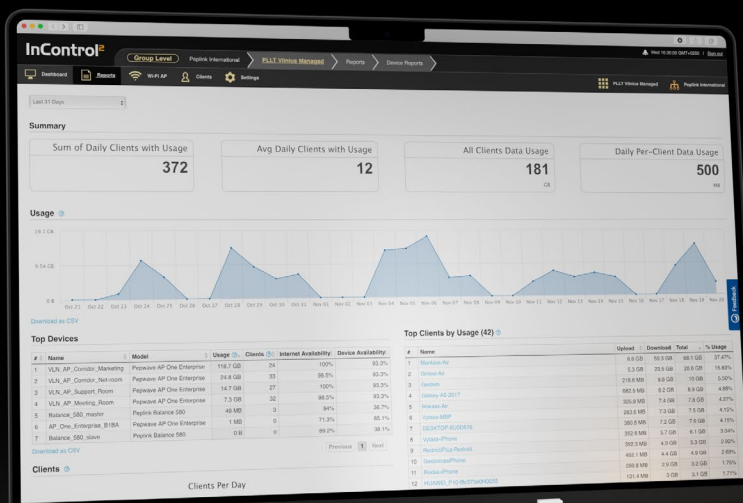

Stay in touch with InTouch

InTouch extends your reach to third party devices connected to the BR1 Mini. Remotely view, configure or troubleshoot third party devices, all within the InControl2 environment, eliminating the need for a separate and costly OOBM infrastructure.